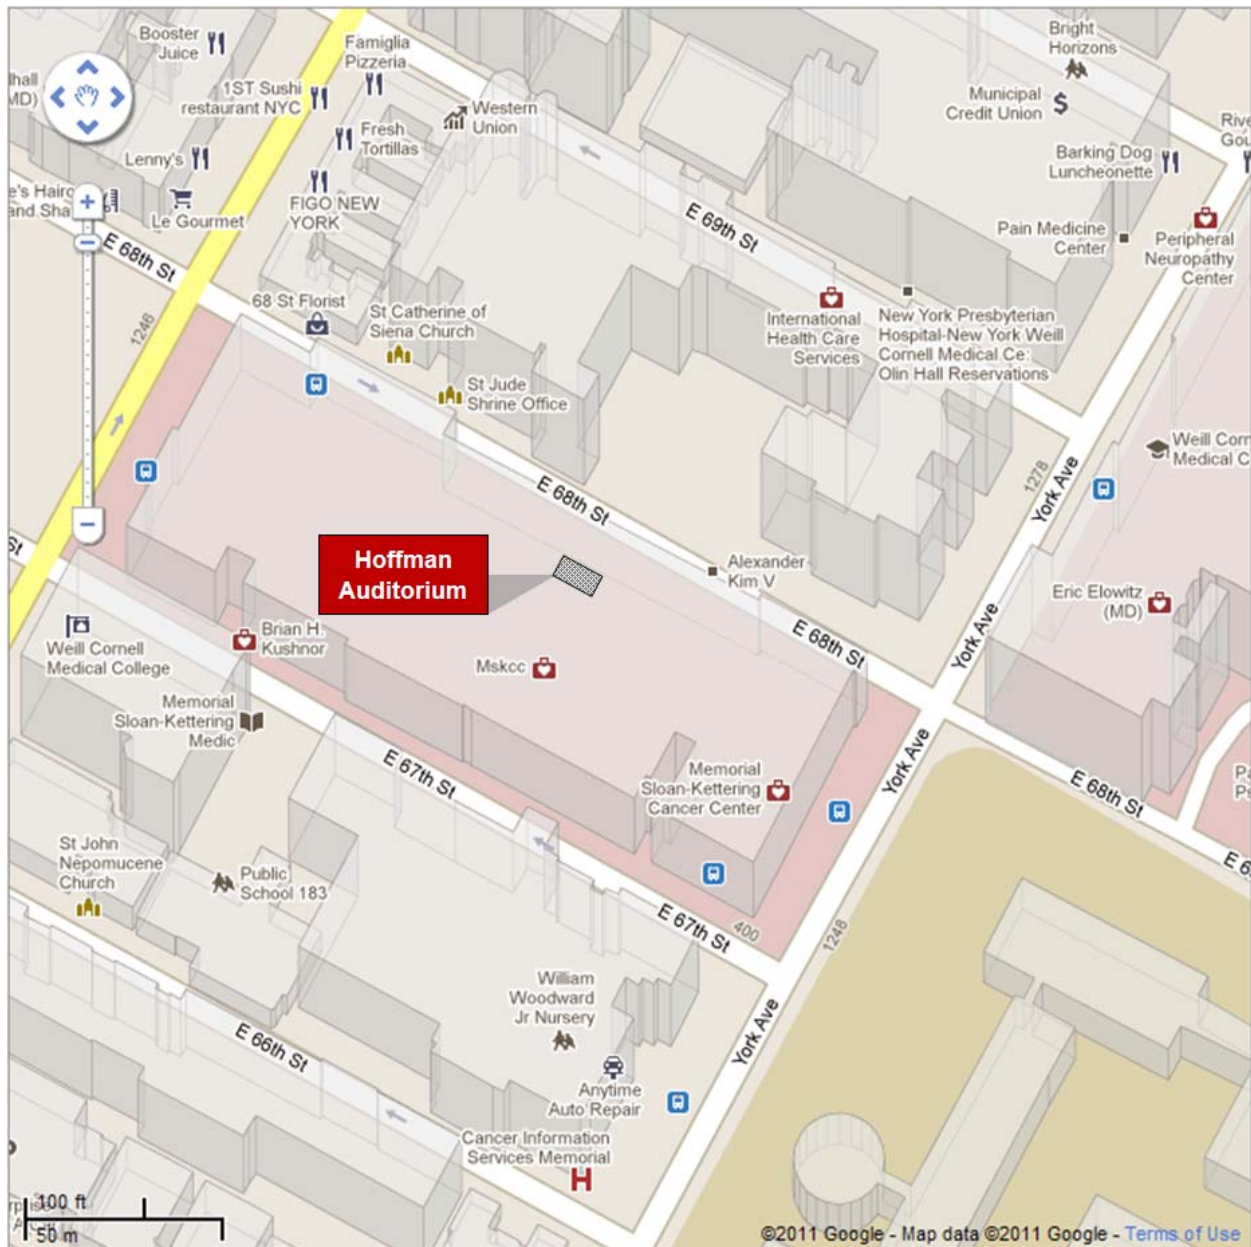

### By Subway

Take the #6 train to East 68th Street. Walk four blocks east to First Avenue, or take the M66 bus eastbound to First Avenue.

### By Bus

- Take the M31 to the East 67th Street stop, directly in front of Memorial Hospital. (The M31 operates north and south on York Avenue, and across town on 57th Street.)
- Take M15 north bound to First Avenue and 67 Street stop.
- Take M15 south bound to Second Avenue and 68 Street. Walk one block east to First Avenue.