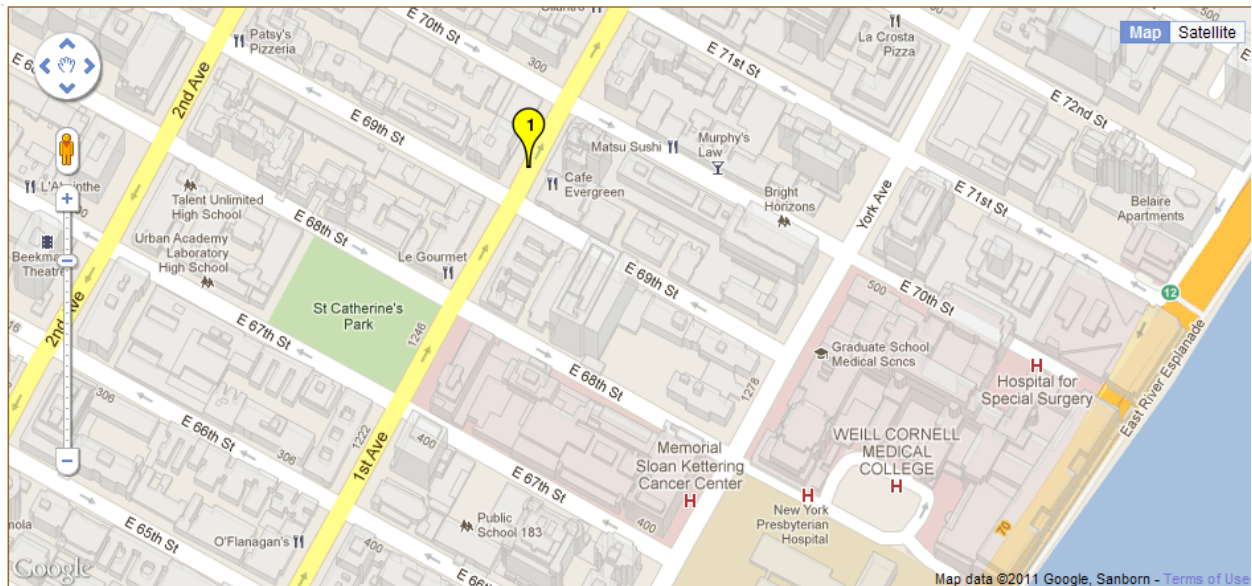

Café Evergreen

Dumpling Quartet

Seafood Bisque

Roasted Peking Duck with Homemade Pancake

Prawn with Ginger & Scallion

Crispy Steak

Early Harvest Bok Choy with Shitake Mushroom

Braised Filet of Grey Sole

Longevity Noodles

Yang Chow Fried Rice

Creamy Coconut Cake

Note:

1. Soft drink is included.
2. Alcoholic beverage is not included but can be purchased at the restaurant.
3. [Café Evergreen: 1288 1st Ave., New York, NY 10021, TEL: 212) 744-3266](http://www.cafeevergreen.com)