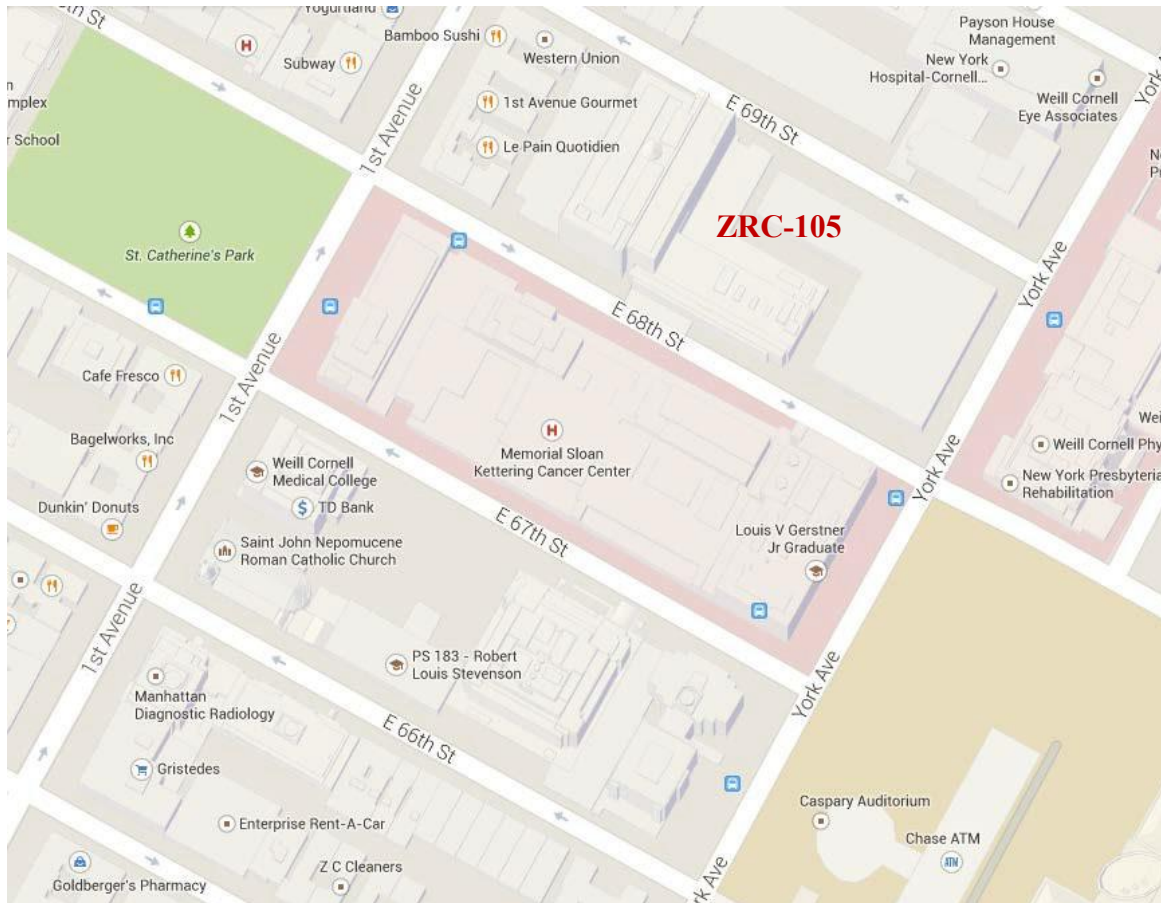

Note: Registration is for dinner ONLY. Program is free (all are welcome)

CAMPEP credits: 1.0 MPCEC hours was applied to CAMPEP

By Subway

Take the #6 train to East 68th Street. Walk four blocks east to First Avenue, or take the M66 bus eastbound to York Avenue.

By Bus

- Take the M31 to the East 67th Street stop, directly in front of Memorial Hospital. (The M31 operates north and south on York Avenue, and across town on 57th Street.)
- Take M15 north bound to First Avenue and 67 Street stop.
- Take M15 south bound to Second Avenue and 68 Street. Walk two blocks east to York Avenue.