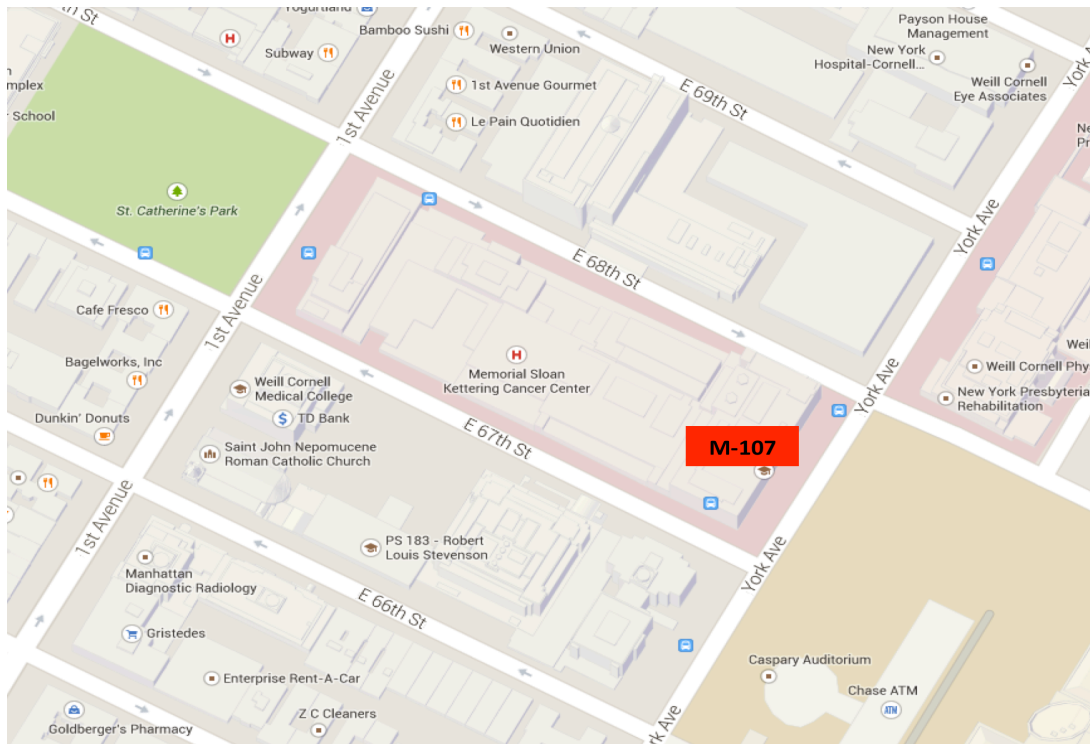

RAMPS Board Meeting: 5:00-6:00PM, MSKCC: Classroom S1132 (Schwartz Building). All members are welcome to attend.

Dinner with presenters and judges at nearby restaurant @8:45pm. $25 pre-paid via PayPal ($30 at the restaurant) for everyone. Free for presenters and judges.

CAMPEP credits have been applied for.

Getting There

By Subway

Take the #6 train to East 68th Street. Walk four blocks east to First Avenue, or take the M66 bus eastbound to York Avenue.

By Bus

- Take the M31 to the East 67th Street stop, directly in front of Memorial Hospital. (The M31 operates north and south on York Avenue, and across town on 57th Street.)
- Take M15 north bound to First Avenue and 67 Street stop.
- Take M15 south bound to Second Avenue and 68 Street. Walk two blocks east to York Avenue.

By Car

- Approaching from South of East 68th Street, take the FDR Drive northbound to the 61st Street exit. Make right onto York Avenue.
- Approaching from North of East 68th Street, take the FDR Drive southbound to the 71st Street exit. Make left onto York Avenue.